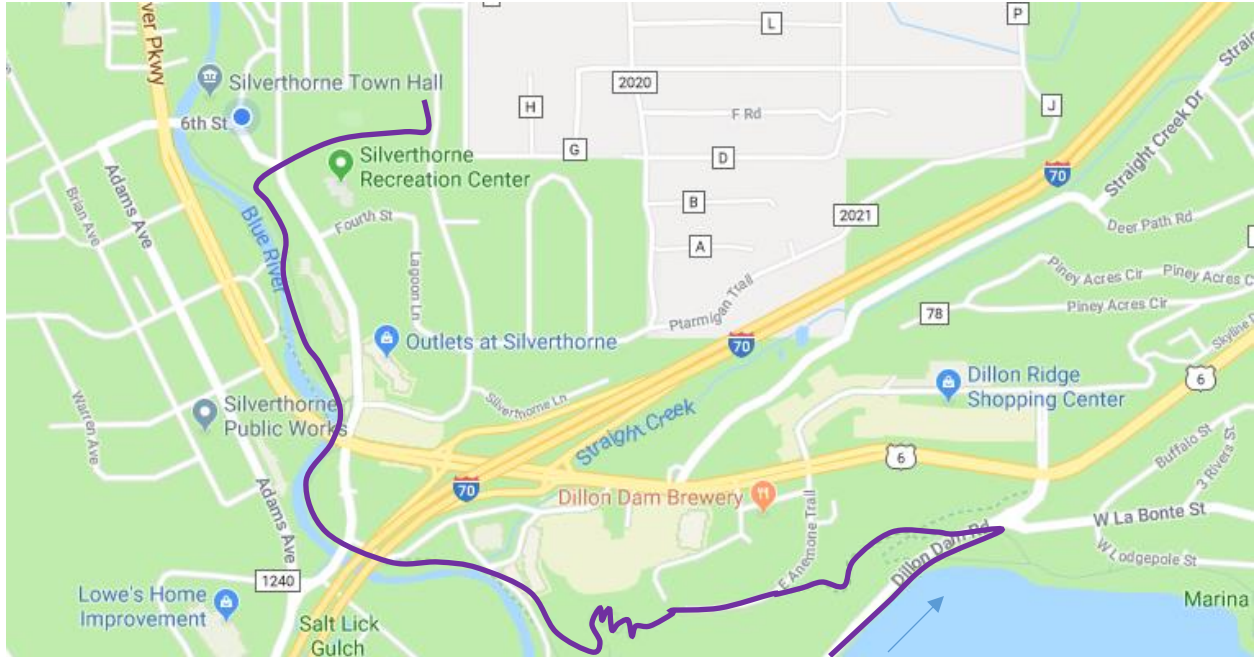

Breckenridge start 9:00 am

Meet here 8:30-9:00 am

Restrooms and paid parking available

Farmer's Corner area

Hwy 9 crossing is an underpass

Frisco

Hwy 9 crossing at Peak One Drive – wait for traffic light

Farmer's Corner crossings are all underpasses

Exit Copper bound bike trail at Miner's Creek

Frisko

Stay on bike trail to avoid traffic/lights

Silverthorne

East side of Rainbow Park 11:00 am -12:00 pm

Hwy 9 and I-70 crossings are all underpasses

Participants must watch for Rainbow Drive traffic before crossing