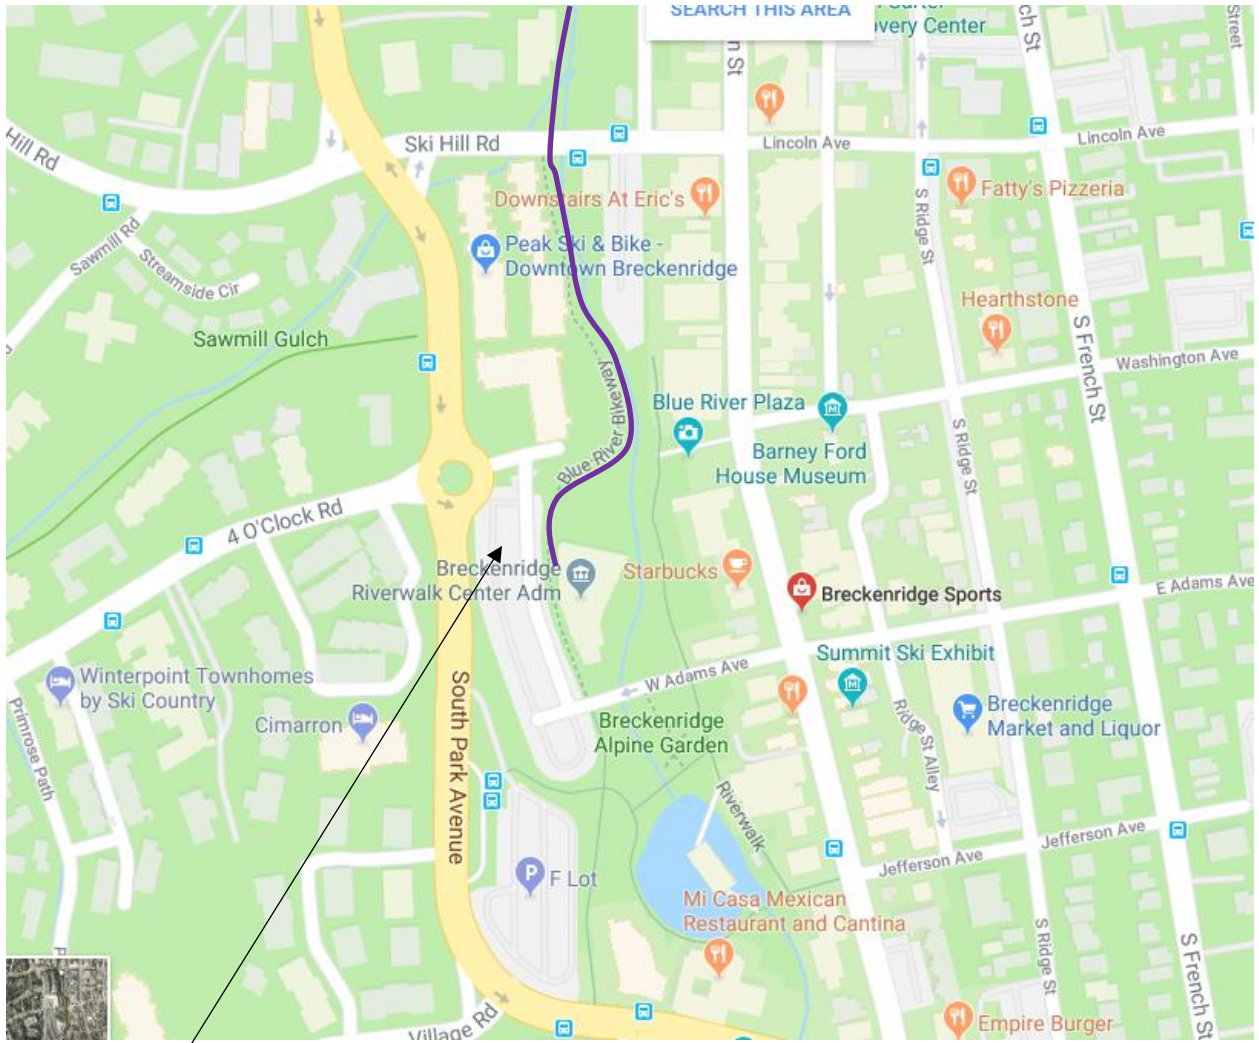

Breckenridge start 9:00 am

Meet here 8:30-9:00 am

Restrooms and paid parking available

Farmer's Corner area

Hwy 9 crossing is an underpass

Frisco

Hwy 9 crossing at Peak One Drive – wait for traffic light

Farmer's Corner crossings are all underpasses

Exit Copper bound bike trail at Miner's Creek

Frisko

Stay on bike trail to avoid traffic/lights

Silverthorne

East side of Rainbow Park 11:00 am -12:00 pm

Hwy 9 and I-70 crossings are all underpasses

Participants must watch for Rainbow Drive traffic before crossing