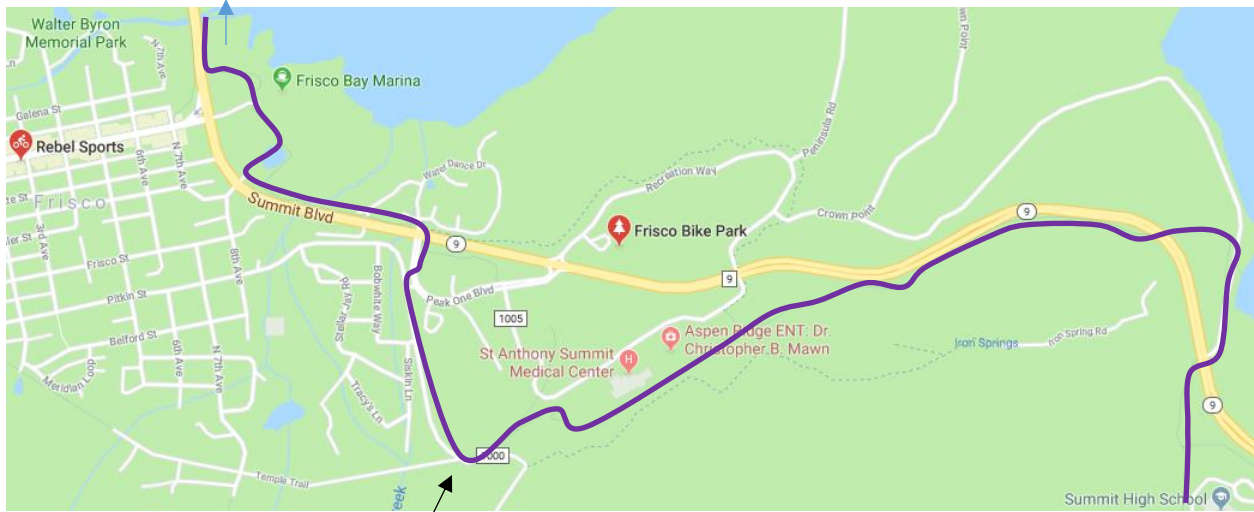

Breckenridge start 9:00 am

Meet here 8:30-9:00 am

Restrooms and paid parking available

Farmer's Corner area

Hwy 9 crossing is an underpass

Frisco

Hwy 9 crossing at Peak One Drive – wait for traffic light

Farmer's Corner crossings are all underpasses

Exit Copper bound bike trail at Miner's Creek

Frisko

Stay on bike trail to avoid traffic/lights

Silverthorne

East side of Rainbow Park 11:00 am -12:00 pm

Hwy 9 and I-70 crossings are all underpasses

Participants must watch for Rainbow Drive traffic before crossing