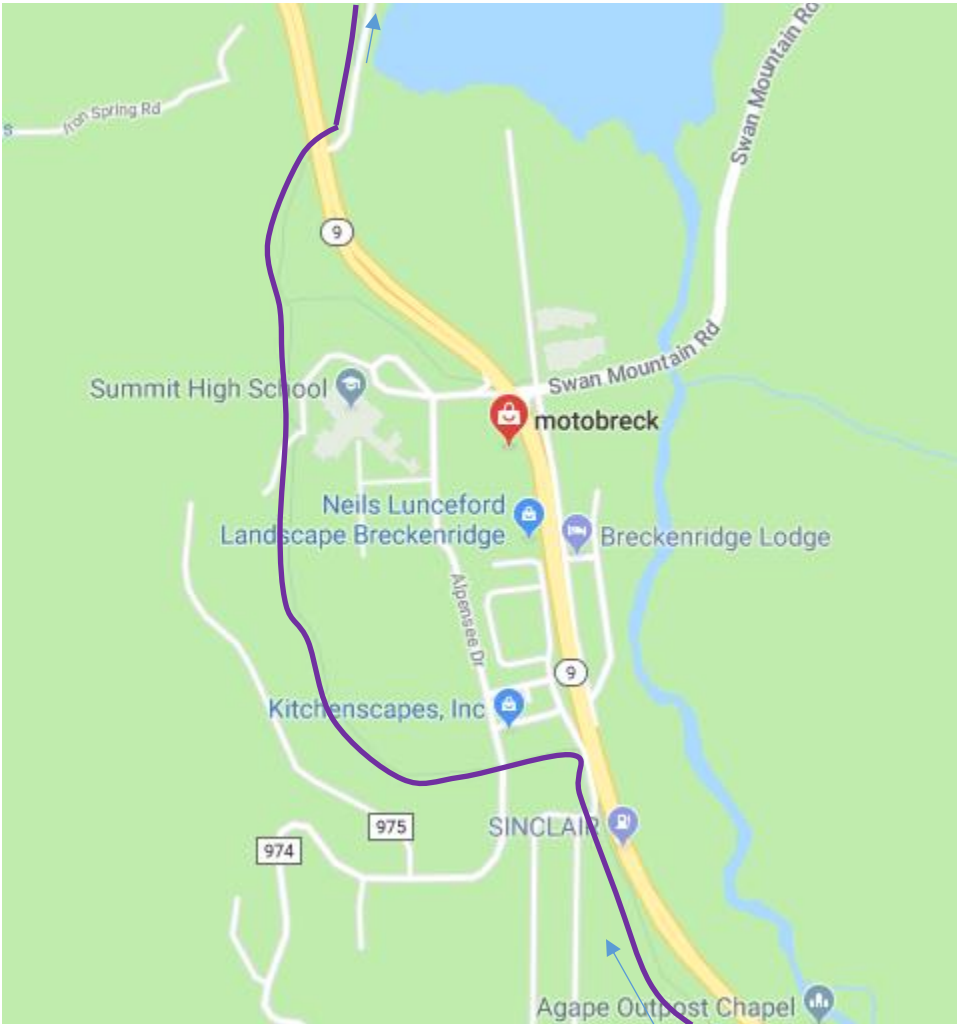

Breckenridge start 9:00 am

Meet here 8:30-9:00 am

Restrooms and paid parking available

Farmer's Corner area

Hwy 9 crossing is an underpass

Frisco

Hwy 9 crossing at Peak One Drive – wait for traffic light

Farmer's Corner crossings are all underpasses

Exit Copper bound bike trail at Miner's Creek

Frisko

Stay on bike trail to avoid traffic/lights

Silverthorne

East side of Rainbow Park 11:00 am -12:00 pm

Hwy 9 and I-70 crossings are all underpasses

Participants must watch for Rainbow Drive traffic before crossing